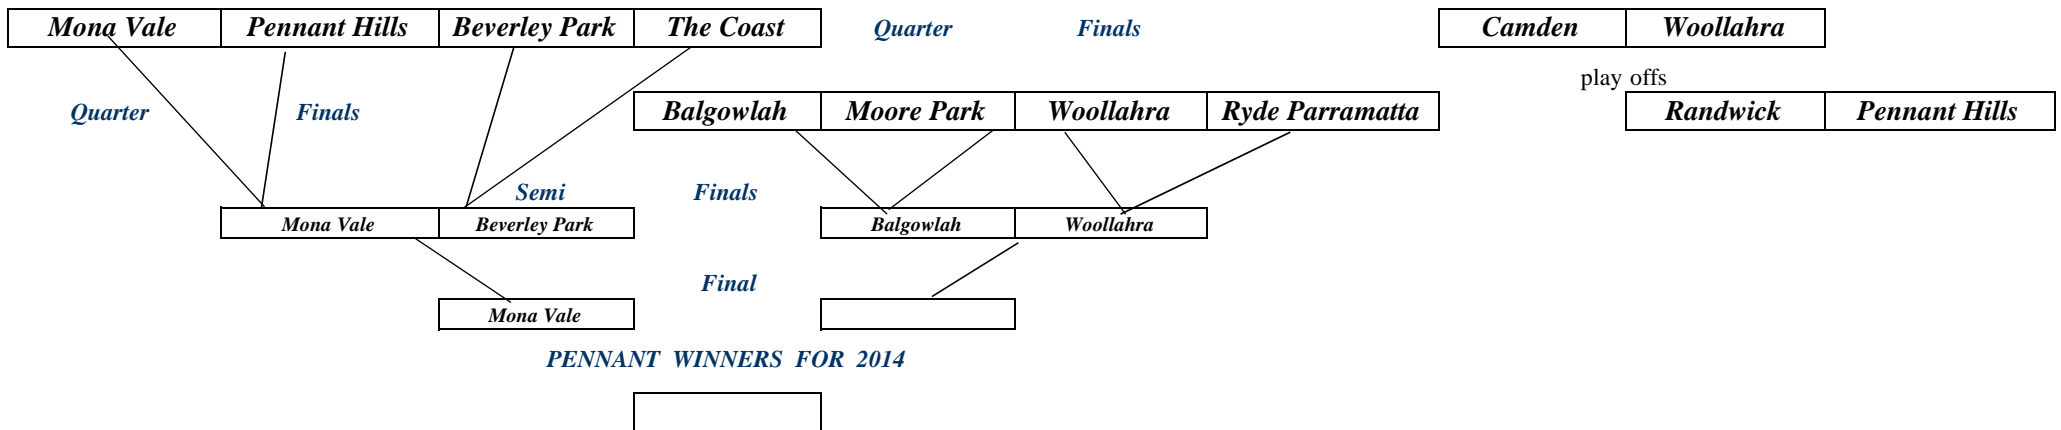

FINALS SERIES

PENNANT WINNERS FOR 2014