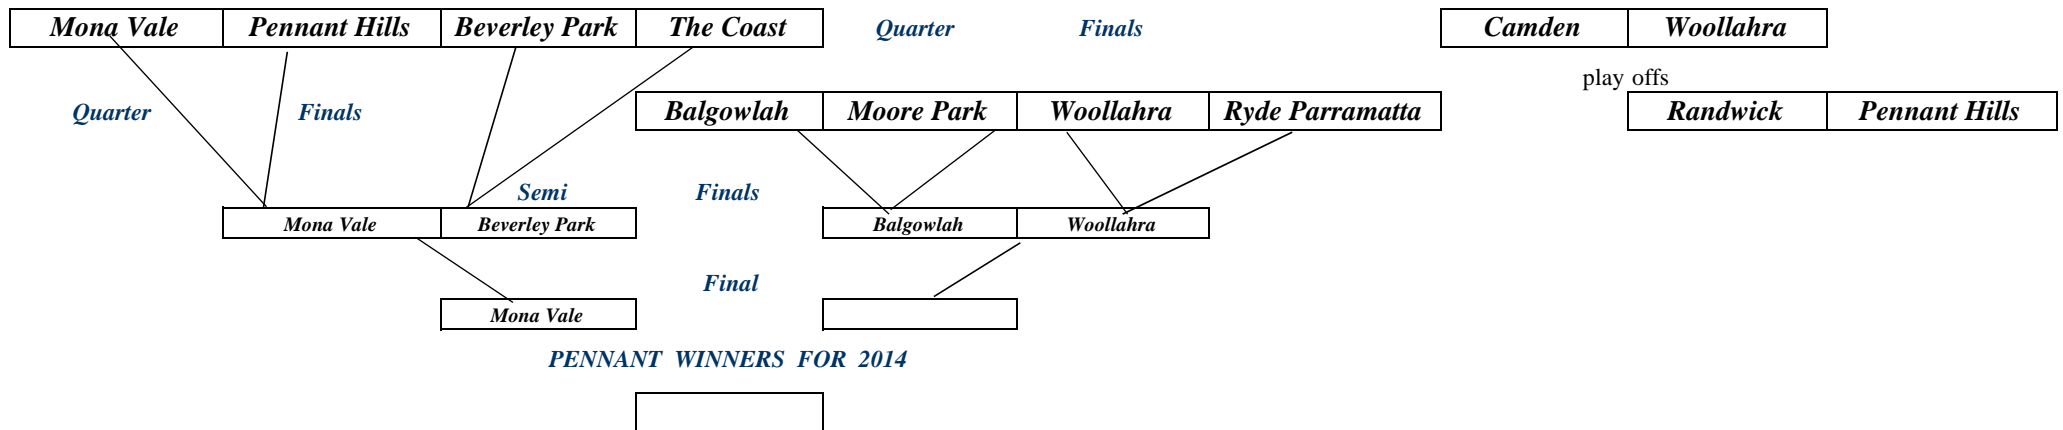

FINALS SERIES

PENNANT WINNERS FOR 2014