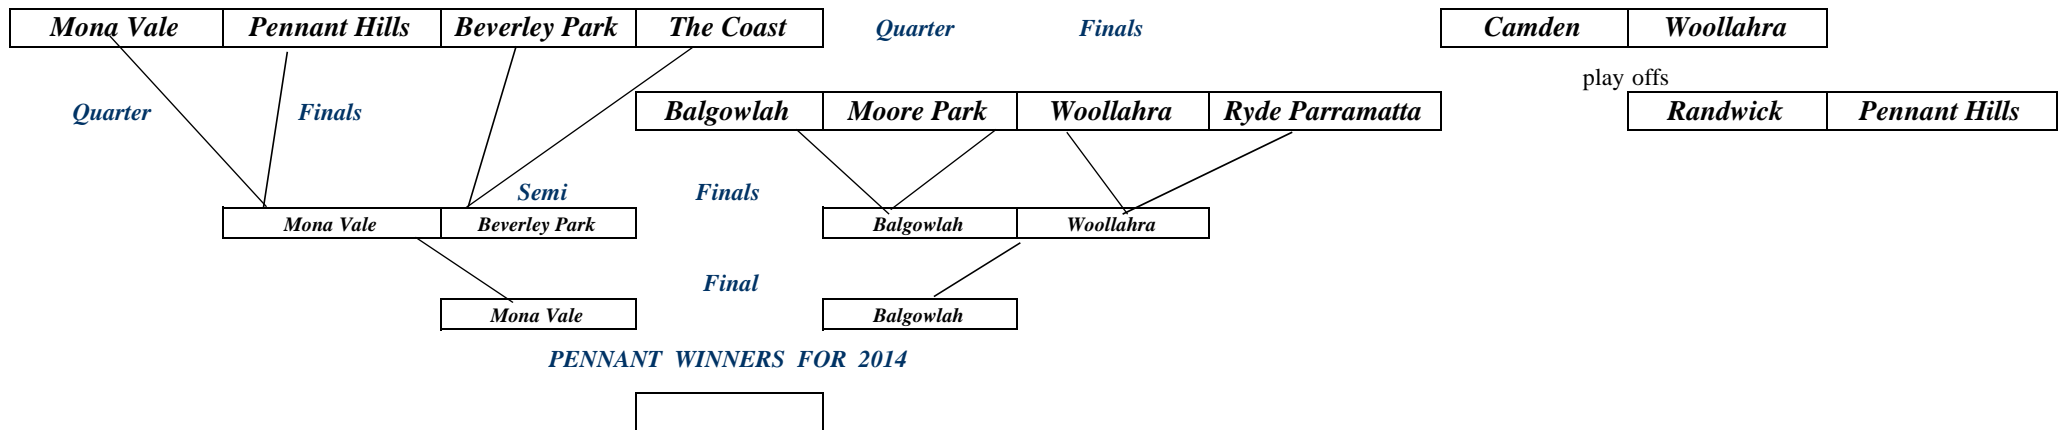

FINALS SERIES

PENNANT WINNERS FOR 2014