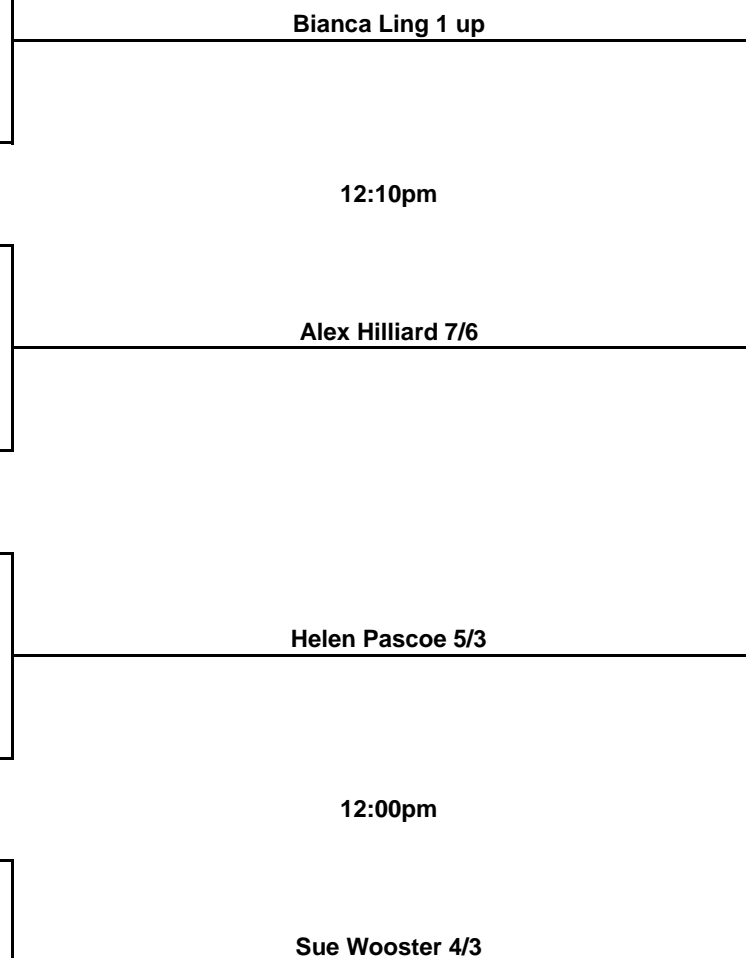

2014 Victorian Women's Champion of Champions

Match Play Rounds

To be Played at Settlers Run Golf & Country Club

QUARTER FINALS

Wednesday 19 November- AM

SEMI FINALS

Wednesday 19 November- PM

FINAL

Thursday 20 November- AM/PM (36 holes)

WINNER