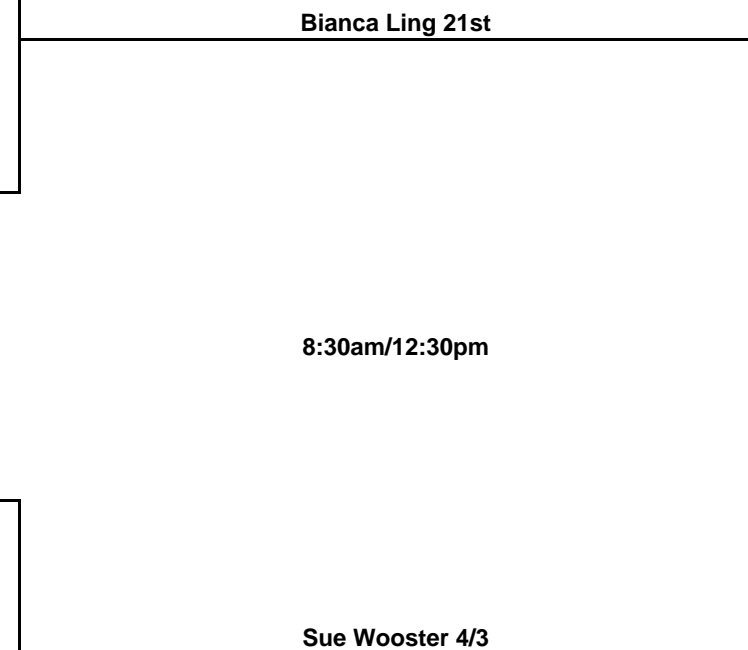

2014 Victorian Women's Champion of Champions

Match Play Rounds

To be Played at Settlers Run Golf & Country Club

QUARTER FINALS

Wednesday 19 November- AM

SEMI FINALS

Wednesday 19 November- PM

FINAL

Thursday 20 November- AM/PM (36 holes)

WINNER