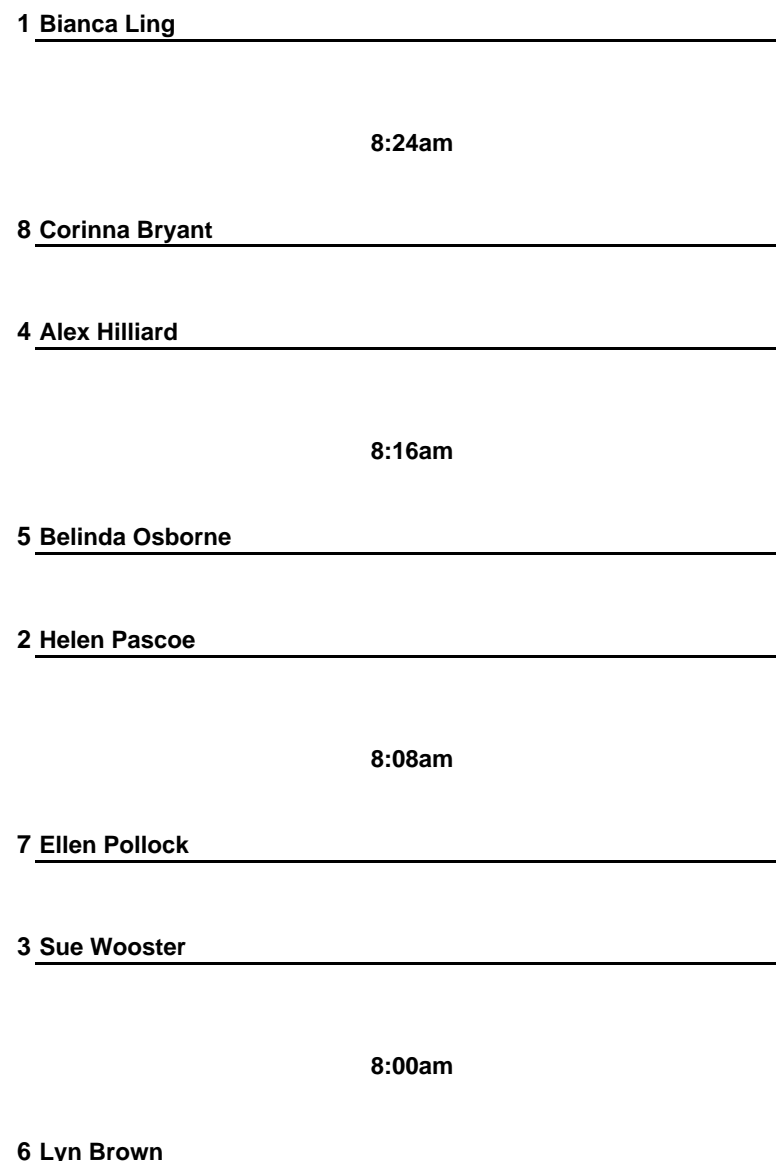

2014 Victorian Women's Champion of Champions

Match Play Rounds

To be Played at Settlers Run Golf & Country Club

QUARTER FINALS

Wednesday 19 November- AM

SEMI FINALS

Wednesday 19 November- PM

FINAL

Thursday 20 November- AM/PM (36 holes)

WINNER