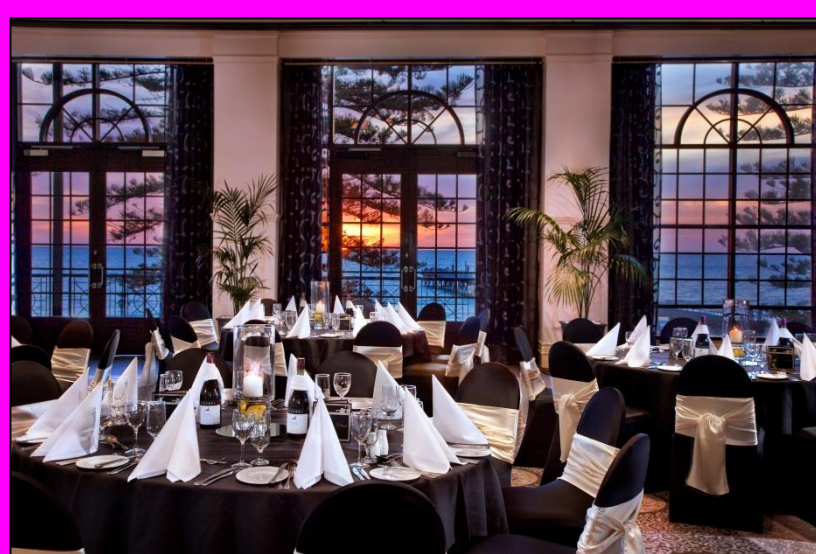

ISPS

HANDA
AUSTRALIAN
OPEN

TUE 16 FEBRUARY 2016

STAMFORD GRAND ADELAIDE

CHARITY GALA

STAMFORD
Grand
Adelaide

Kerri-Anne Kennerley

SOLDIER ON

HELPING OUR WOUNDED WARRIORS

Mick Molloy

ISPS

HANDA AUSTRALIAN OPEN

TUE 16 FEBRUARY 2016 STAMFORD GRAND ADELAIDE

PROGRAM

Support the fantastic charity Soldier On, with an evening full of highlights:

- Great entertainment
- Exclusive talk show with Kerri-Anne Kennerley, Mick Molloy and the golf stars
- Dance the night away to music
- Major auction
- Raffles with great prizes

- 1 table of 10

Individuals very welcome – \$150.00

LOCATION

Stamford Grand Hotel Adelaide

Date: Tuesday 16 February, 2016

Time: 6:30pm for a 7:00pm start

Dress: Cocktail / Lounge Suit

BOOKINGS