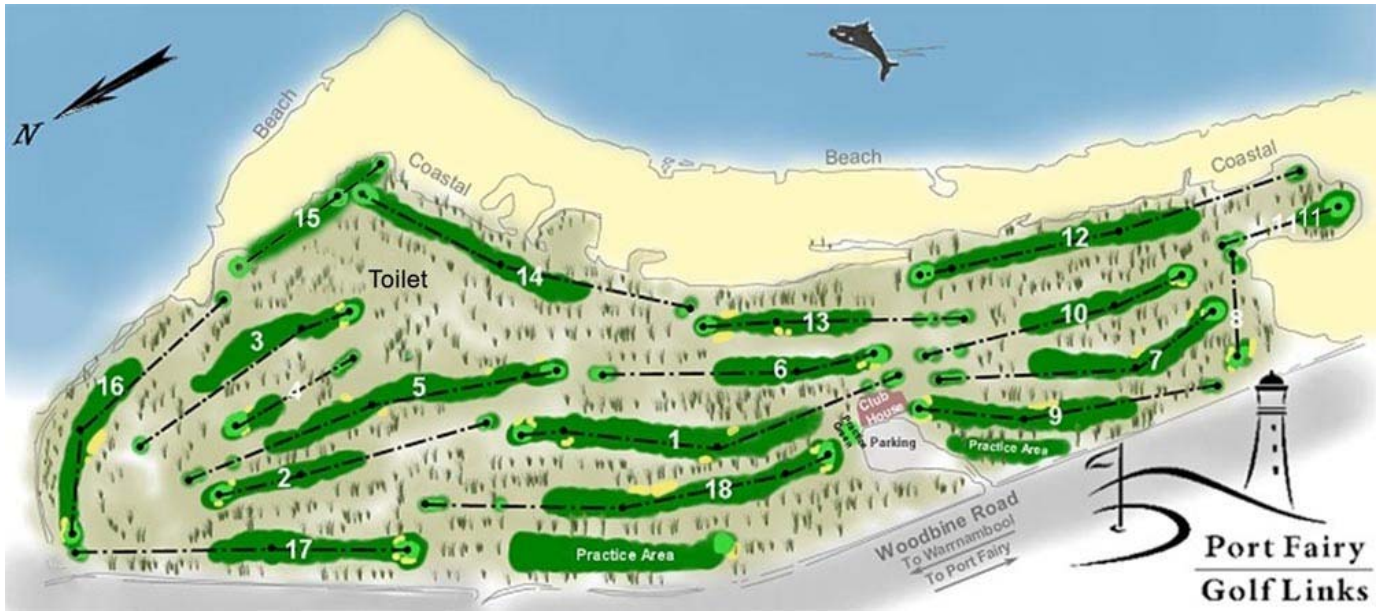

Course Maps

Players are requested to familiarize themselves with the course maps on the next page to avoid any delay in commencement of play from allocated holes.

Port Fairy

Warrnambool

Registration

All competitors are required to report to Golf Victoria representatives inside the clubhouse at the respective clubs upon arrival at the course. Players must then be present on the appropriate tee **no later than 10 minutes prior the tee time**.