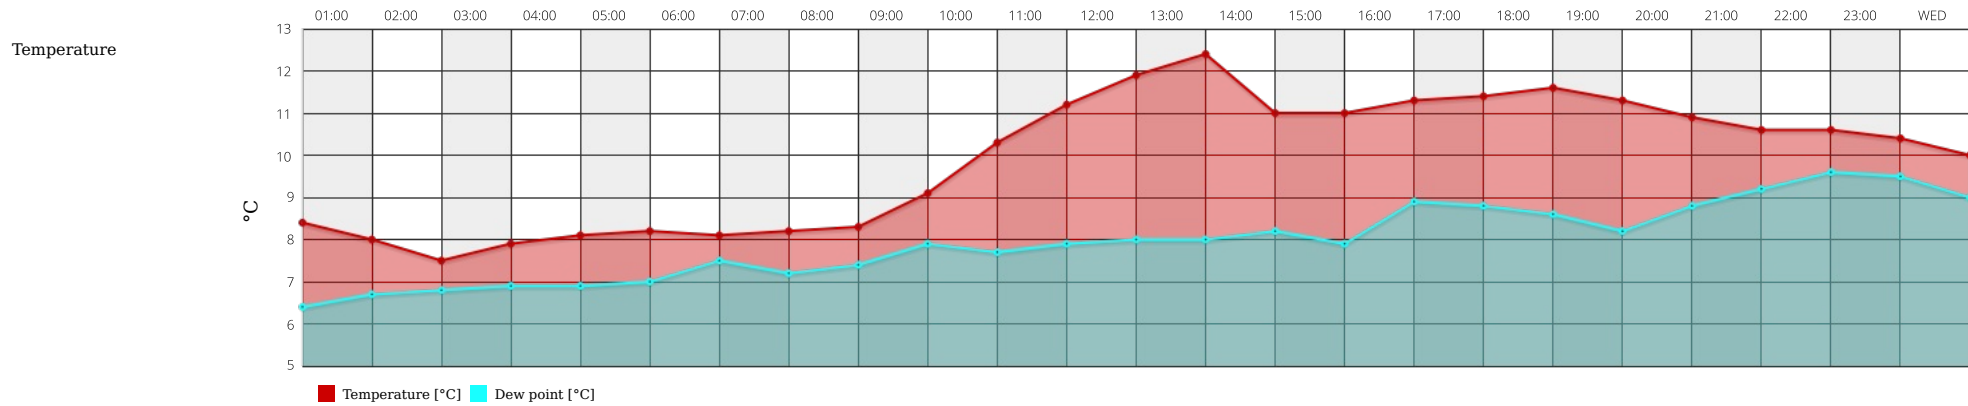

Overview (24 hours)

issued on
20 Jun 2016 3:12 pm (+10:00)
Location: "Shepparton Golf Club"

Tue, Jun 21																								
	1:00 am	2:00 am	3:00 am	4:00 am	5:00 am	6:00 am	7:00 am	8:00 am	9:00 am	10:00 am	11:00 am	12:00 pm	1:00 pm	2:00 pm	3:00 pm	4:00 pm	5:00 pm	6:00 pm	7:00 pm	8:00 pm	9:00 pm	10:00 pm	11:00 pm	12:00 am
	mostly clear	clear intervals	mostly cloudy	overcast	overcast	mostly cloudy	mostly cloudy	mostly cloudy	mostly cloudy	mostly cloudy	mostly cloudy	overcast	overcast	light rain	light rain	light rain	light rain	overcast	overcast	clear spells and scattered showers	clear intervals	clear spells and scattered showers	clear intervals	mostly cloudy
Temperature [°C]	8.0	7.5	7.9	8.1	8.2	8.1	8.2	8.3	9.1	10.3	11.2	11.9	12.4	11.0	11.0	11.3	11.4	11.6	11.3	10.9	10.6	10.6	10.4	10.0
Dew point [°C]	6.7	6.8	6.9	6.9	7.0	7.5	7.2	7.4	7.9	7.7	7.9	8.0	8.0	8.2	7.9	8.9	8.8	8.6	8.2	8.8	9.2	9.6	9.5	9.0
Precipitation [mm]	0.0	0.0	0.0	0.0	0.0	0.0	0.0	0.0	0.0	0.0	0.0	0.0	0.0	0.5	0.2	0.2	0.1	0.0	0.0	0.2	0.0	0.1	0.0	0.1
Wind [km/h]	9	10	8	8	12	13	13	12	16	18	21	23	25	23	20	19	16	16	17	22	20	20	18	17
Wind gusts max. [km/h]	18	20	17	16	24	25	26	24	33	36	37	40	43	40	39	38	33	33	34	44	39	39	36	33
Wind direction	W	W	W	W	W	W	W	NW	NW	NW	NW	NW	NW	NW	NW	NW	NW	NW	NW	NW	NW	NW	NW	NW

Overview (24 hours)

issued on
20 Jun 2016 3:12 pm (+10:00)
Location: "Shepparton Golf Club"