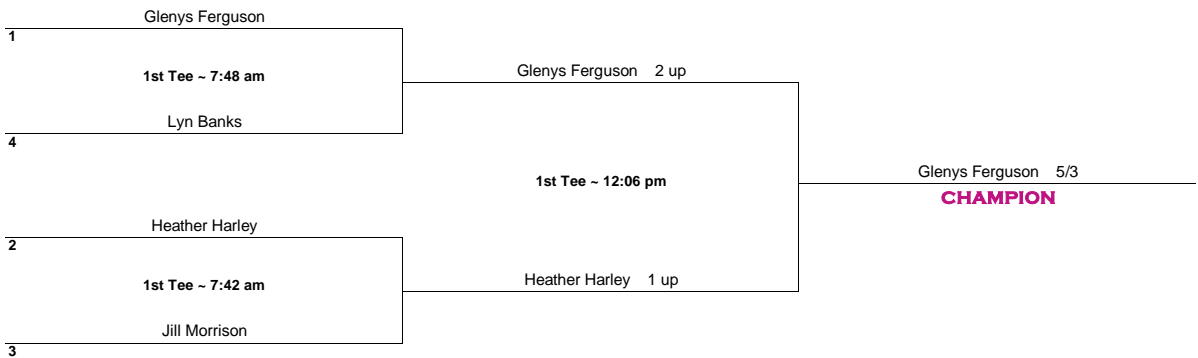

2016 VICTORIAN WOMEN'S SENIOR AMATEUR CHAMPIONSHIP
~ MATCH-PLAY FINALS ~
 PLAYED AT RIVERSIDE GOLF CLUB
 WEDNESDAY 19 OCTOBER

CHAMPIONSHIP

SEMI FINALS

FINAL

55 - 64 FLIGHT

SEMI FINALS

FINAL

65+ FLIGHT

SEMI FINALS

FINAL