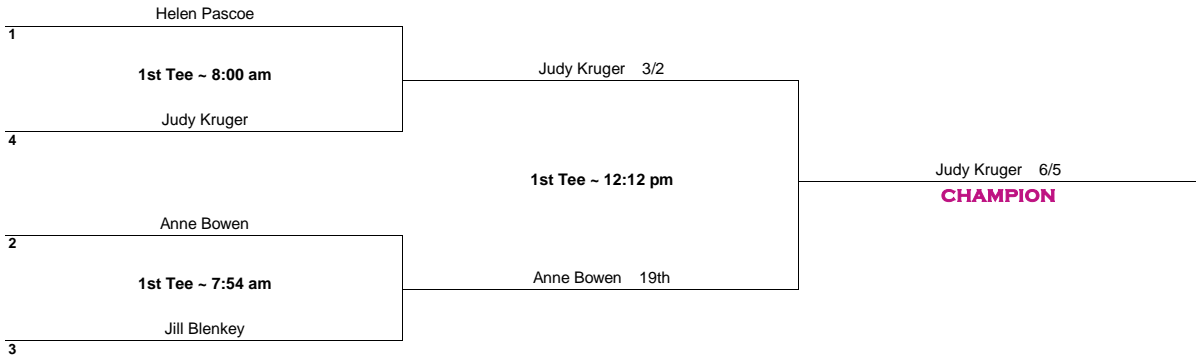

2016 VICTORIAN WOMEN'S SENIOR AMATEUR CHAMPIONSHIP
~ MATCH-PLAY FINALS ~
 PLAYED AT RIVERSIDE GOLF CLUB
 WEDNESDAY 19 OCTOBER

CHAMPIONSHIP

SEMI FINALS

FINAL

55 - 64 FLIGHT

SEMI FINALS

FINAL

65+ FLIGHT

SEMI FINALS

FINAL