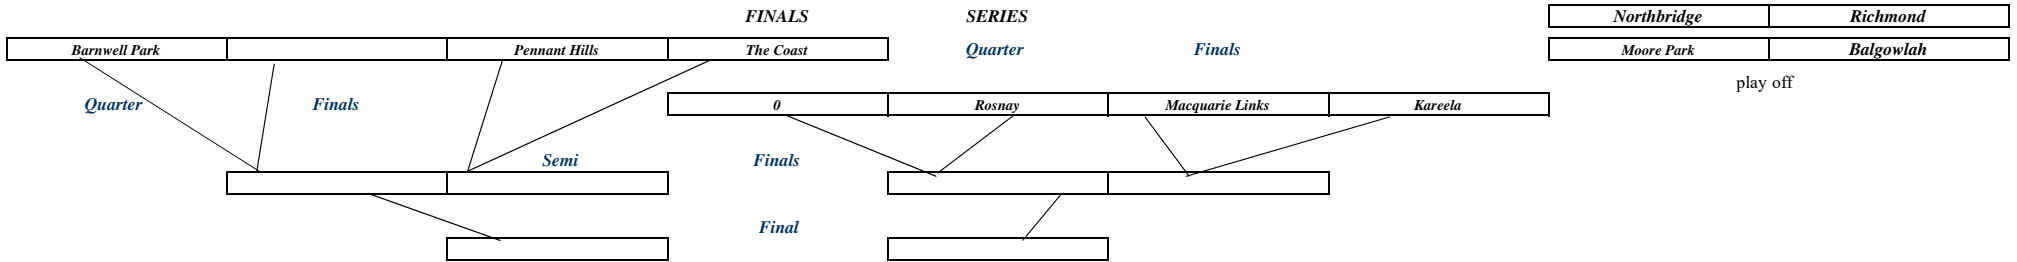

DIVISION	WINNERS
Pennant Hills	0
Macquarie Links	Moore Park
Balgowlah	Barnwell Park
Rosnay	Kareela
The Coast	

SEEDED	DRAW
No. 1	No. 2
No. 3	No. 4
No. 5	No. 6
No. 7	No. 8
No. 9	

PENNANT WINNERS FOR 2017

2017 MIXED PENNANT RESULTS