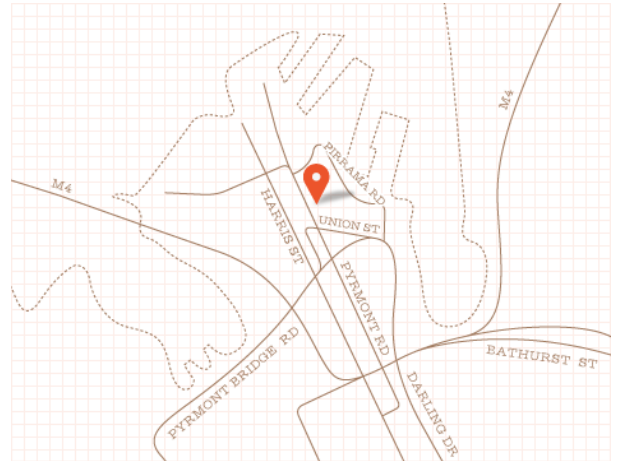

OFFICIAL HOTELS OF THE EMIRATES AUSTRALIAN OPEN PLAYER RATES

The Star

80 Pyrmont Street
Pyrmont NSW 2009

Reservations: 1800 800 830
Intl ph: +61 (0)2 9777 9000
Website: www.star.com.au

The Star is Sydney's premier entertainment destination and official hotel of the Emirates Australian Open.

The Star consists of two hotels, the new **The Darling**, comprises of 171 rooms that have views from the Sydney Harbour Bridge to the Blue Mountains; and the **Astral Towers and Residence** which have a variety of deluxe rooms, luxury Suites or Penthouses. For longer stays we have one, two and three bedroom apartments at **Astral Residences**, each with their own private balcony and in-room media centre.

Shangri-La Hotel Sydney

176 Cumberland Street
Sydney NSW 2000

Reservations: (61 2) 9250 6000
Website <http://www.shangri-la.com/sydney/shangrila/>

Exclusive Player Rate:

To access 10% off the best available rate, players will have to phone house reservations as listed above and advise that they are staying as part of the Emirates Australian Open.