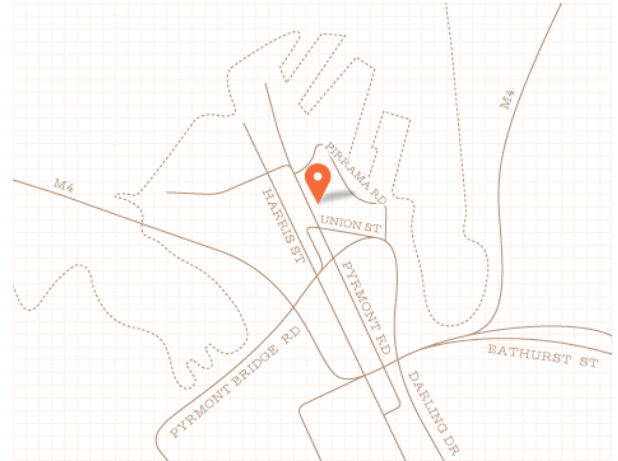

OFFICIAL HOTELS OF THE EMIRATES AUSTRALIAN OPEN PLAYER RATES

The Star

80 Pyrmont Street
Pyrmont NSW 2009

Reservations: 1800 800 830
Intl ph: +61 (0)2 9777 9000
Website: www.star.com.au

The Star is Sydney's premier entertainment destination and official hotel of the Emirates Australian Open.

The Star consists of two hotels, the new **The Darling**, comprises of 171 rooms that have views from the Sydney Harbour Bridge to the Blue Mountains; and the **Astral Towers and Residence** which have a variety of deluxe rooms, luxury Suites or Penthouses. For longer stays we have one, two and three bedroom apartments at **Astral Residences**, each with their own private balcony and in-room media centre.

Shangri-La Hotel Sydney

176 Cumberland Street
Sydney NSW 2000

Reservations: (61 2) 9250 6000
Website <http://www.shangri-la.com/sydney/shangrila/>

Exclusive Player Rate:

To access 10% off the best available rate, players will have to phone house reservations as listed above and advise that they are staying as part of the Emirates Australian Open.

Nearby Hotels